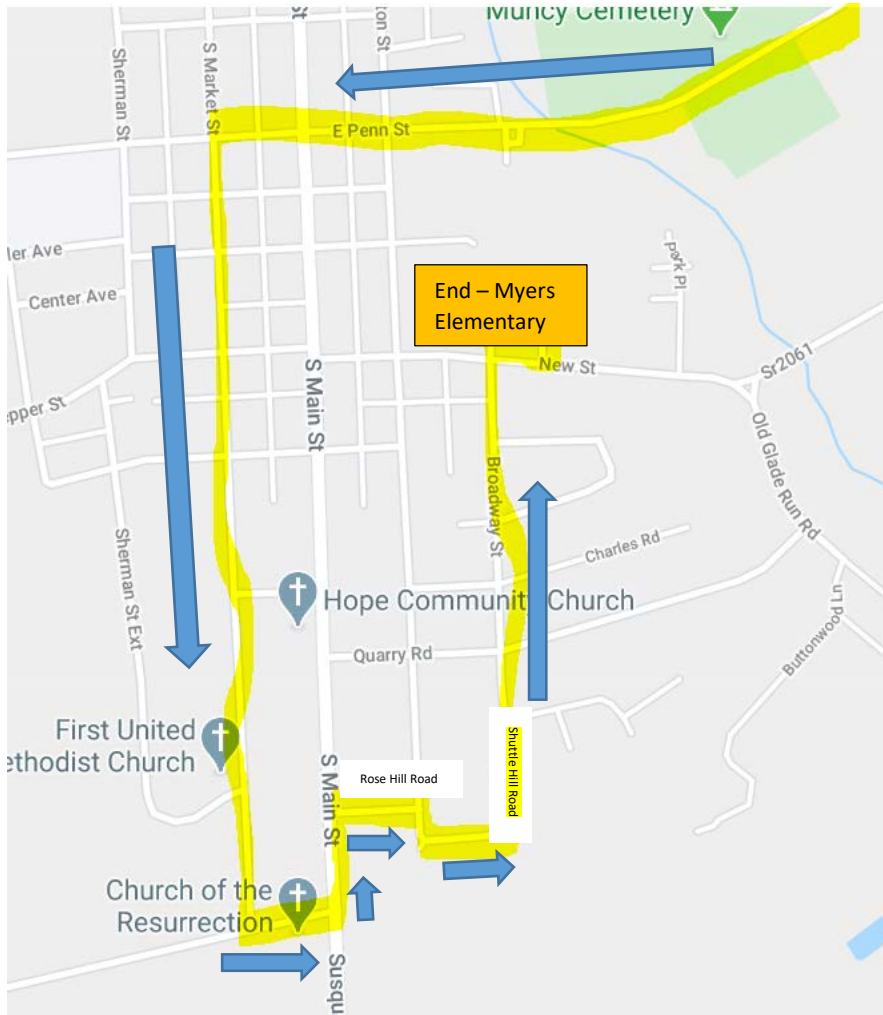

Car Parade Route Map

Start at Myers Elementary School (125 New Street) – Left onto New Street – New Street will turn in to Clarkstown Road

Continue on Clarkstown Road – take right on to Buck Street – take left onto Route 442

Continue down Route 442 – Right turn on to 405 at Hull's Landing Restaurant

Route 405 to Meadowbrook Road – Left on to Sawmill Road – Left onto 405 – Right onto Van Horn Blvd. – Right on to Lime Bluff Road

On Lime Bluff Road – Left on to East Lime Bluff Road – Right on to Chippewa Road

Chippewa Road turns in to Beacon Light Road – left onto Route 220 – turn right on to Village Road

Continue down Village Road – Right onto Route 220

Route 220 – Left on to Lycoming Mall Road/John Brady Drive/North Main Street

From North Main Street – Left turn onto East Water Street – Right turn on to Williams Street – Right turn on to East Penn Street – continue on to West Penn Street – Left onto south Market Street