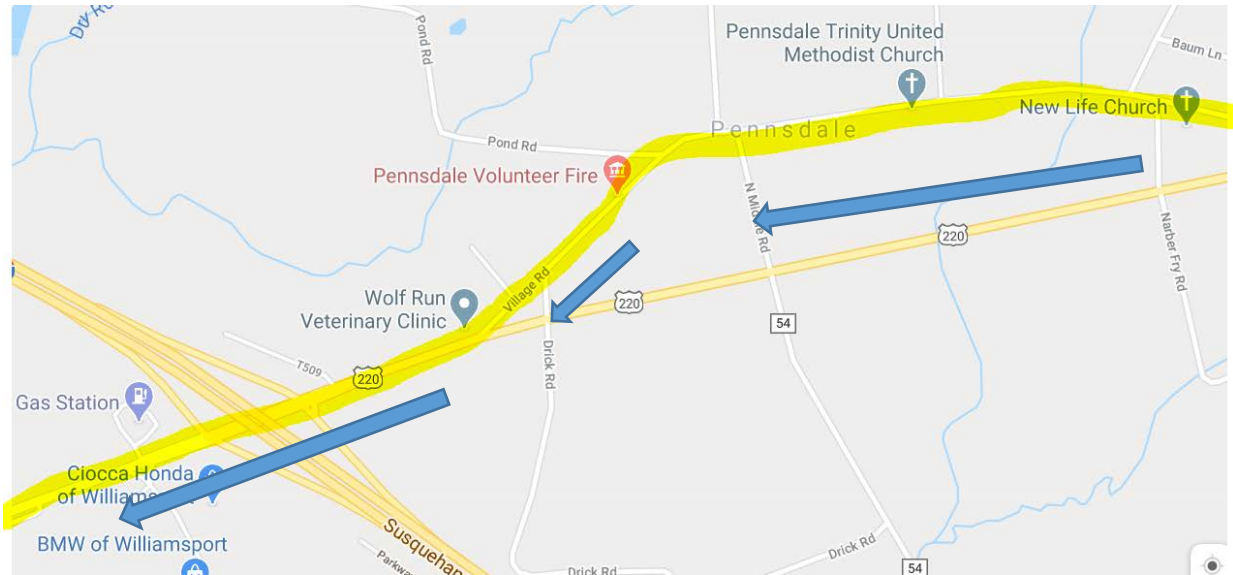

Car Parade Route Map

Start at Myers Elementary School (125 New Street) – Left onto New Street – New Street will turn in to Clarkstown Road

Continue on Clarkstown Road – take right on to Buck Street – take left onto Route 442

Continue down Route 442 – Right turn on to 405 at Hull's Landing Restaurant

Route 405 to Meadowbrook Road – Left on to Sawmill Road – Left onto 405 – Right onto Van Horn Blvd. – Right on to Lime Bluff Road

On Lime Bluff Road – Left on to East Lime Bluff Road – Right on to Chippewa Road

Chippewa Road turns in to Beacon Light Road – left onto Route 220 – turn right on to Village Road

Continue down Village Road – Right onto Route 220

Route 220 – Left on to Lycoming Mall Road/John Brady Drive/North Main Street

From North Main Street – Left turn onto East Water Street – Right turn on to Williams Street – Right turn on to East Penn Street – continue on to West Penn Street – Left onto south Market Street