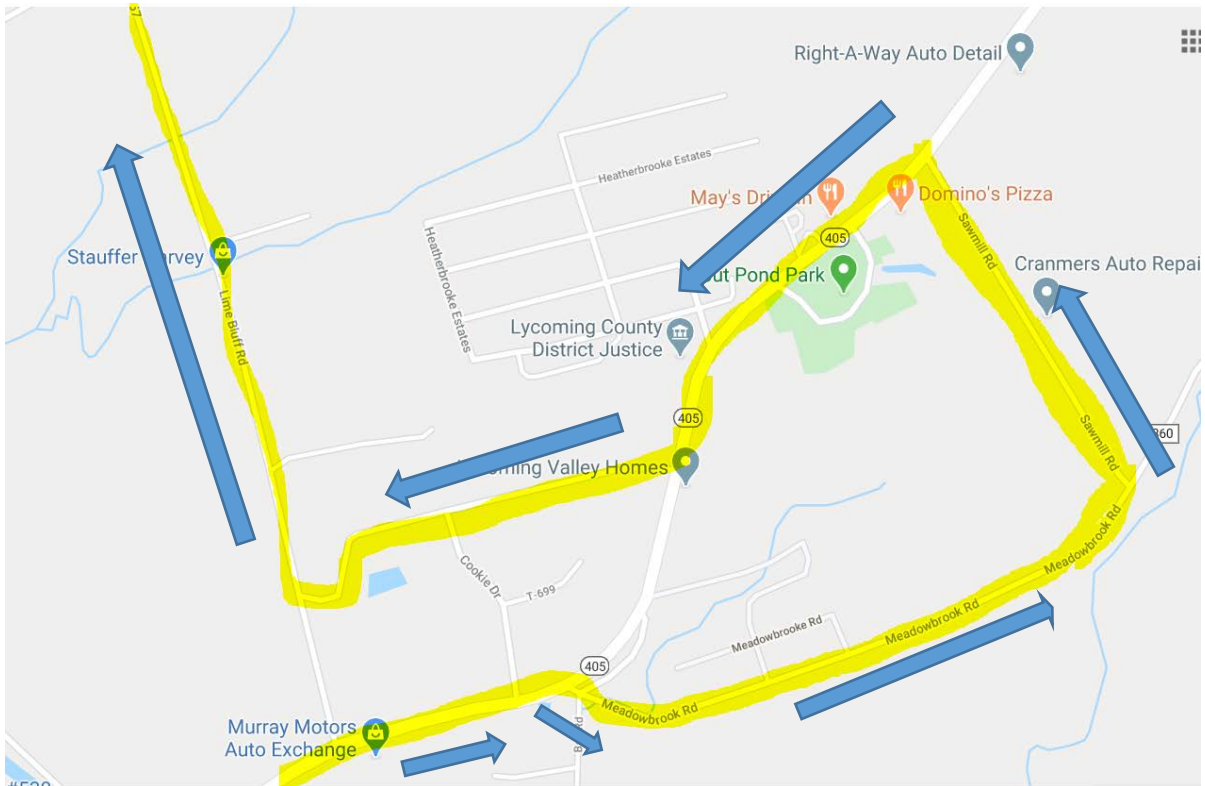

Car Parade Route Map

Start at Myers Elementary School (125 New Street) – Left onto New Street – New Street will turn in to Clarkstown Road

Continue on Clarkstown Road – take right on to Buck Street – take left onto Route 442

Continue down Route 442 – Right turn on to 405 at Hull's Landing Restaurant

Route 405 to Meadowbrook Road – Left on to Sawmill Road – Left onto 405 – Right onto Van Horn Blvd. – Right on to Lime Bluff Road

On Lime Bluff Road – Left on to East Lime Bluff Road – Right on to Chippewa Road

Chippewa Road turns in to Beacon Light Road – left onto Route 220 – turn right on to Village Road

Continue down Village Road – Right onto Route 220

Route 220 – Left on to Lycoming Mall Road/John Brady Drive/North Main Street

From North Main Street – Left turn onto East Water Street – Right turn on to Williams Street – Right turn on to East Penn Street – continue on to West Penn Street – Left onto south Market Street