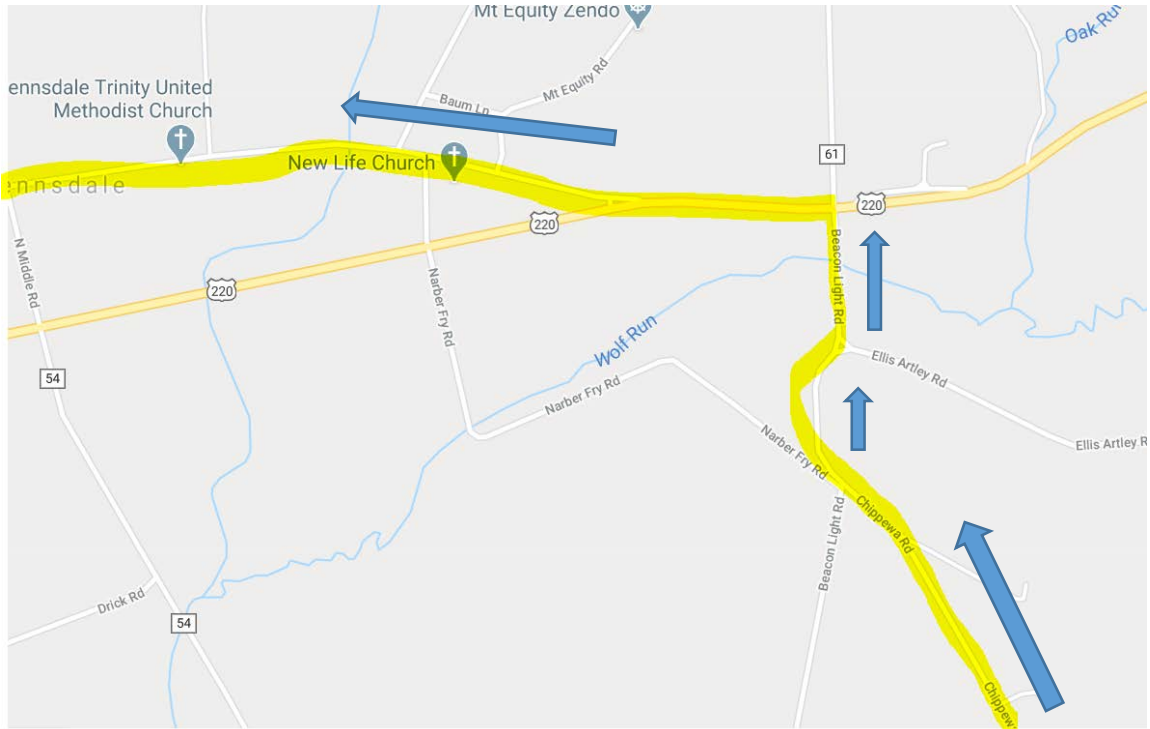

Car Parade Route Map

Start at Myers Elementary School (125 New Street) – Left onto New Street – New Street will turn in to Clarkstown Road

Continue on Clarkstown Road – take right on to Buck Street – take left onto Route 442

Continue down Route 442 – Right turn on to 405 at Hull's Landing Restaurant

Route 405 to Meadowbrook Road – Left on to Sawmill Road – Left onto 405 – Right onto Van Horn Blvd. – Right on to Lime Bluff Road

On Lime Bluff Road – Left on to East Lime Bluff Road – Right on to Chippewa Road

Chippewa Road turns in to Beacon Light Road – left onto Route 220 – turn right on to Village Road

Continue down Village Road – Right onto Route 220

Route 220 – Left on to Lycoming Mall Road/John Brady Drive/North Main Street

From North Main Street – Left turn onto East Water Street – Right turn on to Williams Street – Right turn on to East Penn Street – continue on to West Penn Street – Left onto south Market Street