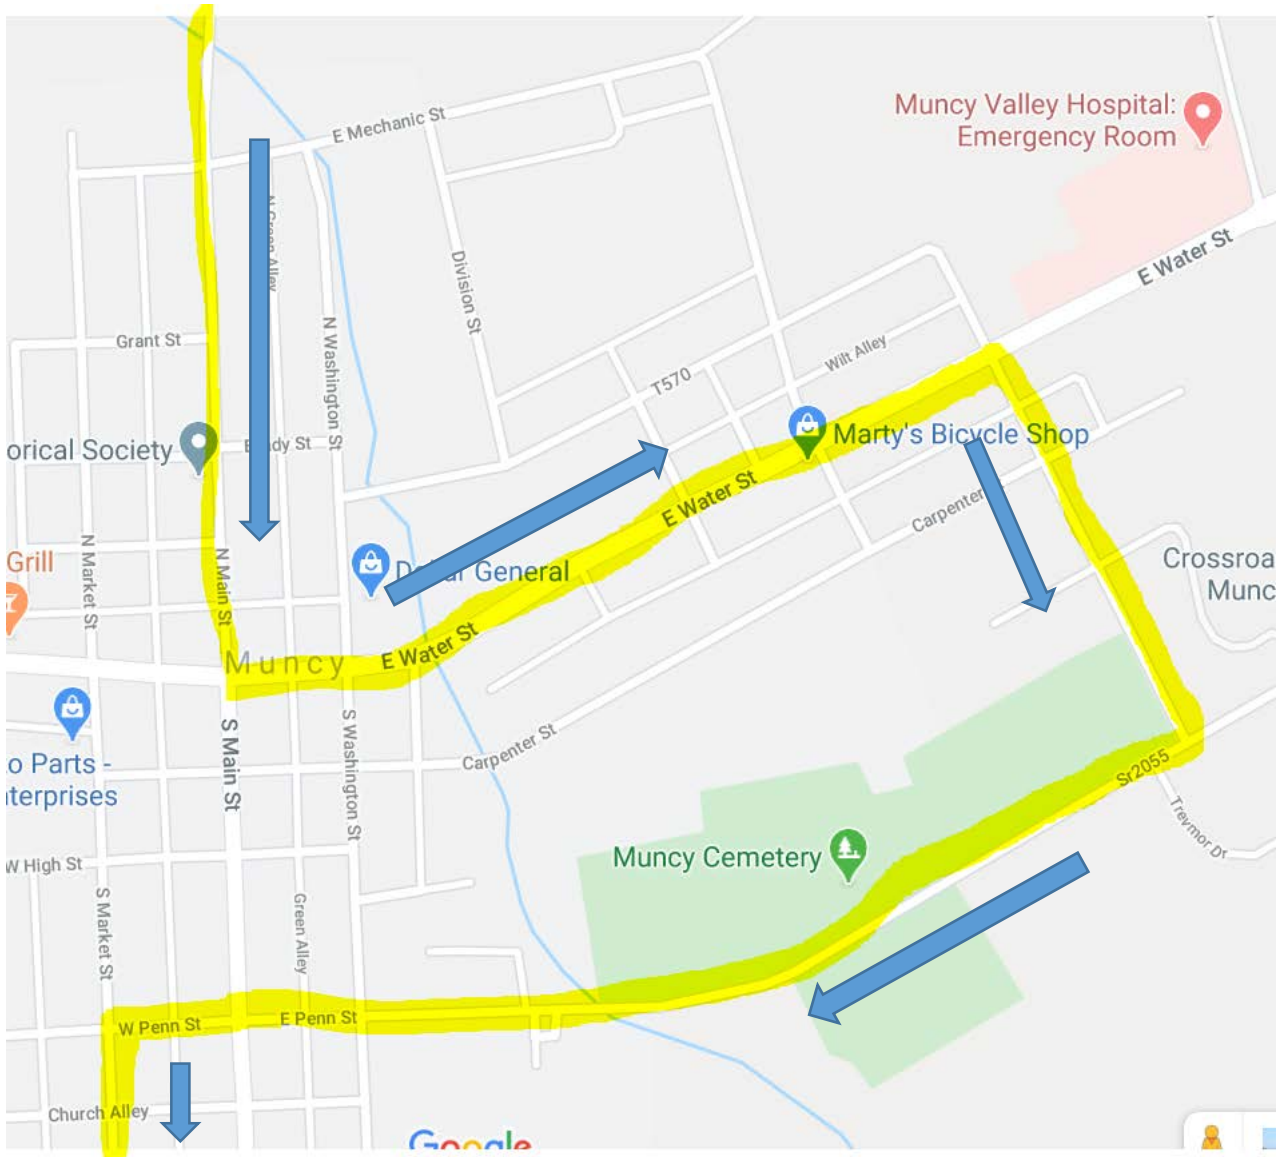

Car Parade Route Map

Start at Myers Elementary School (125 New Street) – Left onto New Street – New Street will turn in to Clarkstown Road

Continue on Clarkstown Road – take right on to Buck Street – take left onto Route 442

Continue down Route 442 – Right turn on to 405 at Hull's Landing Restaurant

Route 405 to Meadowbrook Road – Left on to Sawmill Road – Left onto 405 – Right onto Van Horn Blvd. – Right on to Lime Bluff Road

On Lime Bluff Road – Left on to East Lime Bluff Road – Right on to Chippewa Road

Chippewa Road turns in to Beacon Light Road – left onto Route 220 – turn right on to Village Road

Continue down Village Road – Right onto Route 220

Route 220 – Left on to Lycoming Mall Road/John Brady Drive/North Main Street

From North Main Street – Left turn onto East Water Street – Right turn on to Williams Street – Right turn on to East Penn Street – continue on to West Penn Street – Left onto south Market Street