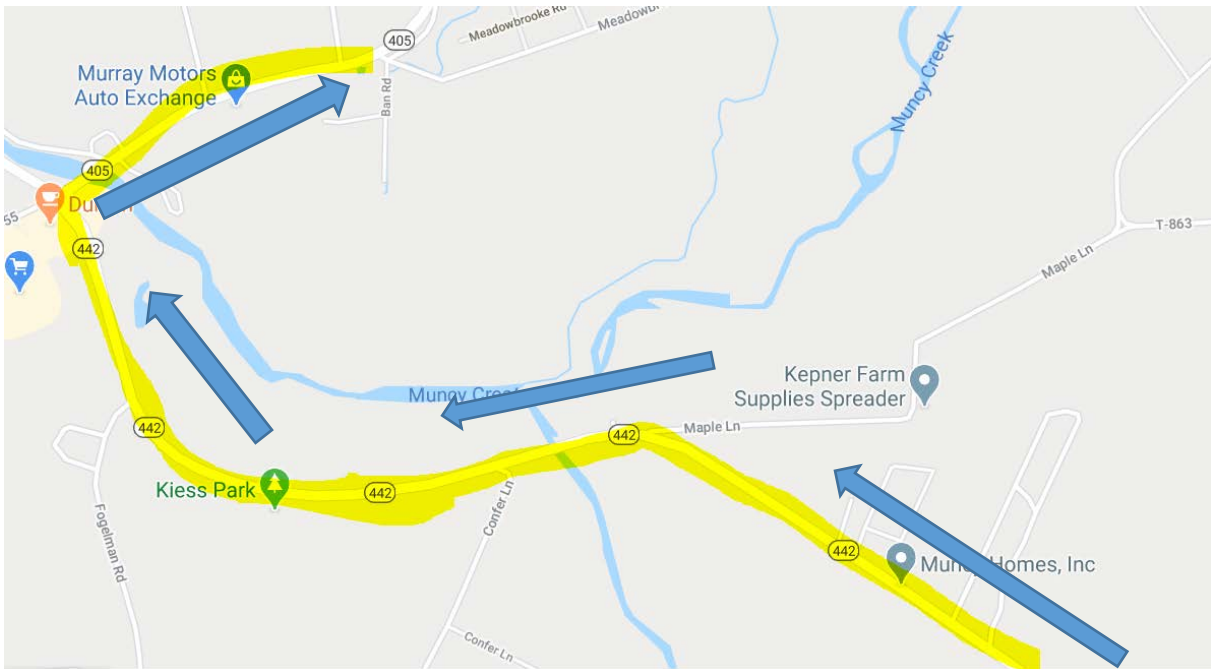

Car Parade Route Map

Start at Myers Elementary School (125 New Street) – Left onto New Street – New Street will turn in to Clarkstown Road

Continue on Clarkstown Road – take right on to Buck Street – take left onto Route 442

Continue down Route 442 – Right turn on to 405 at Hull's Landing Restaurant

Route 405 to Meadowbrook Road – Left on to Sawmill Road – Left onto 405 – Right onto Van Horn Blvd. – Right on to Lime Bluff Road

On Lime Bluff Road – Left on to East Lime Bluff Road – Right on to Chippewa Road

Chippewa Road turns in to Beacon Light Road – left onto Route 220 – turn right on to Village Road

Continue down Village Road – Right onto Route 220

Route 220 – Left on to Lycoming Mall Road/John Brady Drive/North Main Street

From North Main Street – Left turn onto East Water Street – Right turn on to Williams Street – Right turn on to East Penn Street – continue on to West Penn Street – Left onto south Market Street