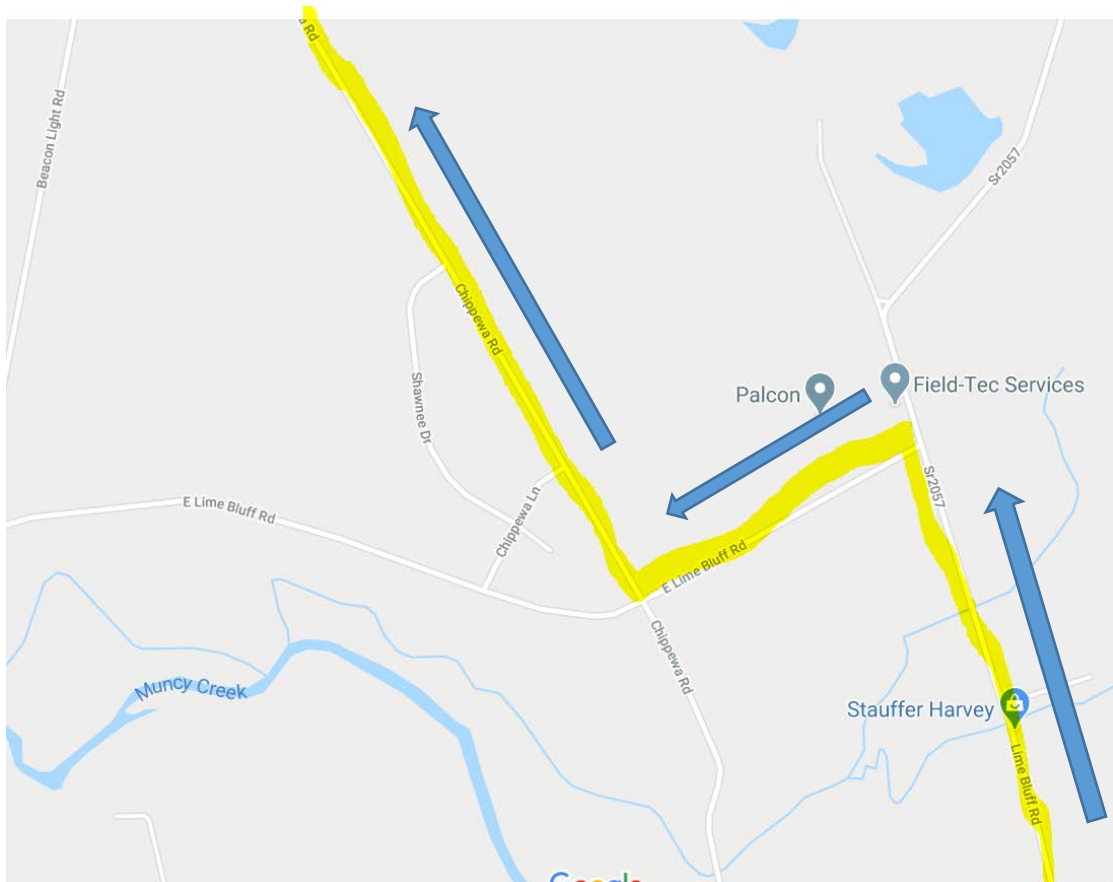

Car Parade Route Map

Start at Myers Elementary School (125 New Street) – Left onto New Street – New Street will turn in to Clarkstown Road

Continue on Clarkstown Road – take right on to Buck Street – take left onto Route 442

Continue down Route 442 – Right turn on to 405 at Hull's Landing Restaurant

Route 405 to Meadowbrook Road – Left on to Sawmill Road – Left onto 405 – Right onto Van Horn Blvd. – Right on to Lime Bluff Road

On Lime Bluff Road – Left on to East Lime Bluff Road – Right on to Chippewa Road

Chippewa Road turns in to Beacon Light Road – left onto Route 220 – turn right on to Village Road

Continue down Village Road – Right onto Route 220

Route 220 – Left on to Lycoming Mall Road/John Brady Drive/North Main Street

From North Main Street – Left turn onto East Water Street – Right turn on to Williams Street – Right turn on to East Penn Street – continue on to West Penn Street – Left onto south Market Street