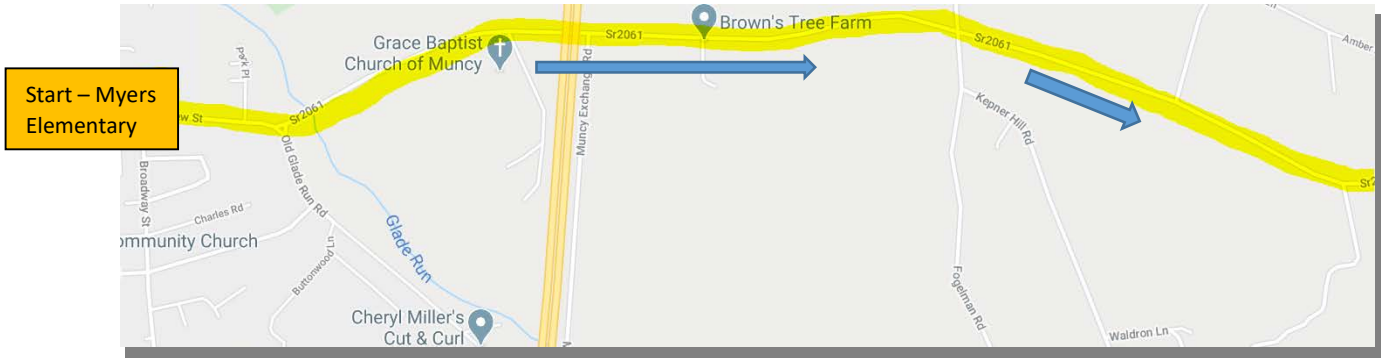

Car Parade Route Map

Start at Myers Elementary School (125 New Street) – Left onto New Street – New Street will turn in to Clarkstown Road

Continue on Clarkstown Road – take right on to Buck Street – take left onto Route 442

Continue down Route 442 – Right turn on to 405 at Hull's Landing Restaurant

Route 405 to Meadowbrook Road – Left on to Sawmill Road – Left onto 405 – Right onto Van Horn Blvd. – Right on to Lime Bluff Road

On Lime Bluff Road – Left on to East Lime Bluff Road – Right on to Chippewa Road

Chippewa Road turns in to Beacon Light Road – left onto Route 220 – turn right on to Village Road

Continue down Village Road – Right onto Route 220

Route 220 – Left on to Lycoming Mall Road/John Brady Drive/North Main Street

From North Main Street – Left turn onto East Water Street – Right turn on to Williams Street – Right turn on to East Penn Street – continue on to West Penn Street – Left onto south Market Street